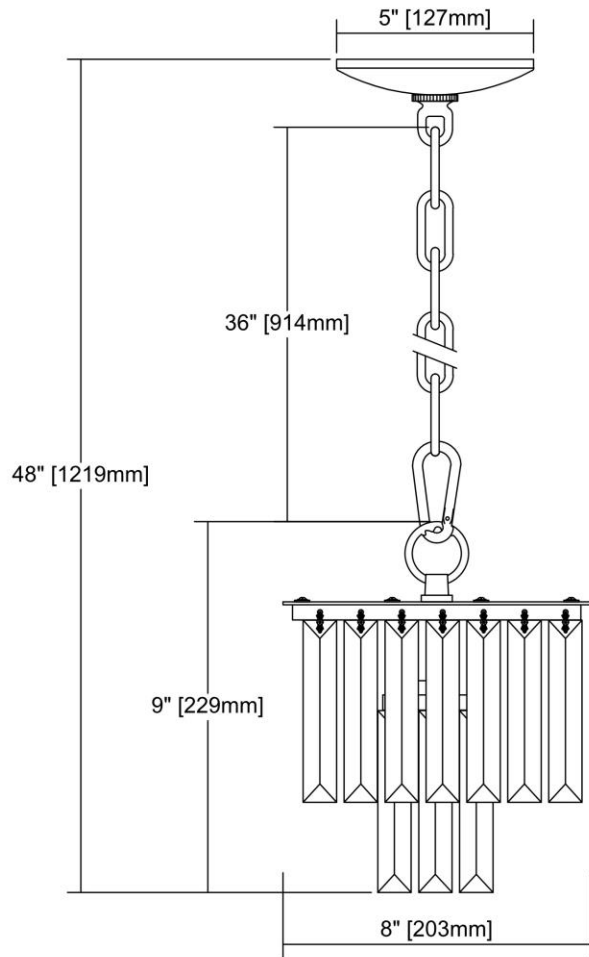


	ITEM #:	15214/1-LED
	UPC	748119105758
	Description	Palacial 1-Light Mini Pendant in Polished Chrome with Clear Crystal - Includes LED Bulb
	Finish	Polished Chrome
	Materials	Crystal, Metal
	Brand	ELK Lighting
	Collection	Palacial
	Category	Indoor Lighting
	Type	Mini Pendant

ITEM DIMENSIONS				RATINGS & SPECIFICATIONS				
Width	8 inches			Safety Rating	UL		Certification	N/A
Depth	8 inches			ADA Compliant	N/A		Voltage	N/A
Height	9 inches			BULBS / SOCKETS				
Weight	5 pounds			Quantity	1	Wattage	4.8 watts	
ADDITIONAL DIMENSIONS				Included	No		Type	B11 (E12 Candelabra Base)
Backplate / Canopy	N/A			Other	N/A			
HCWO	N/A			CHAIN / CORD INFORMATION				
Min. Extension	N/A			Chain	N/A		Cord	N/A
Max. Extension	N/A			SHADE / GLASS DETAILS				
OVERALL HEIGHT				Shade/Glass Description	Clear Crystal			
Min.	N/A		Max.	N/A				
EXTENSION ROD(S)				Width	N/A		Height	N/A
N/A				Width at Top	N/A		Width at Bottom	N/A