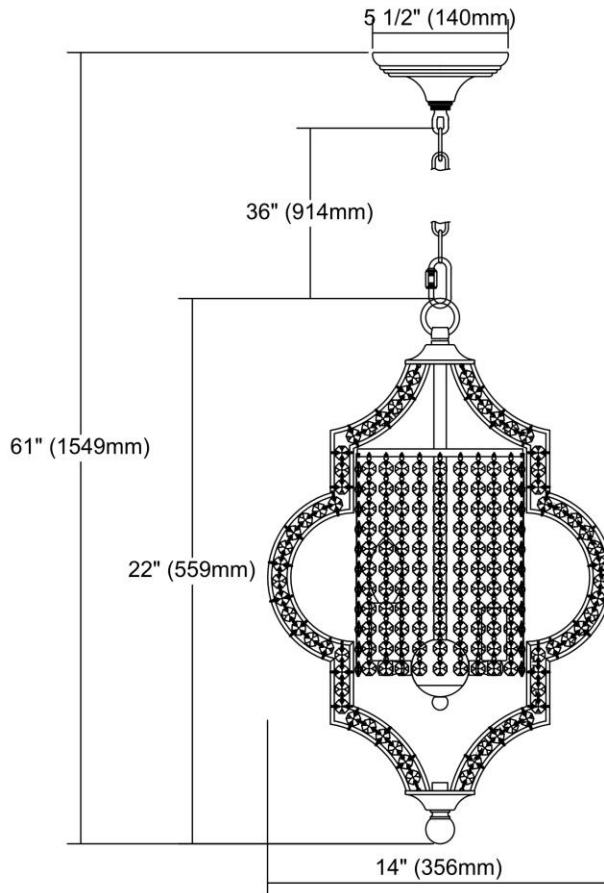

ITEM #:	16270/3
UPC	748119098265
Description	Gabrielle 3-Light Chandelier in Aged Silver with Clear Crystal
Finish	Aged Silver
Materials	Crystal, Metal
Brand	ELK Lighting
Collection	Gabrielle
Category	Indoor Lighting
Type	Chandelier

ITEM DIMENSIONS				RATINGS & SPECIFICATIONS				
Width	14 inches			Safety Rating	UL		Certification	N/A
Depth	14 inches			ADA Compliant	N/A		Voltage	N/A
Height	22 inches			BULBS / SOCKETS				
Weight	7 pounds			Quantity	3		Wattage	60 watts
ADDITIONAL DIMENSIONS				Included	No		Type	B11 (E12 Candelabra Base)
Backplate / Canopy	6x6			Other	N/A			
HCWO	N/A			CHAIN / CORD INFORMATION				
Min. Extension	N/A			Chain	N/A		Cord	N/A
Max. Extension	N/A			SHADE / GLASS DETAILS				
OVERALL HEIGHT				Shade/Glass Description	Clear Crystal			
Min.	N/A		Max.	N/A				
EXTENSION ROD(S)				Width	N/A		Height	N/A
N/A				Width at Top	N/A		Width at Bottom	N/A