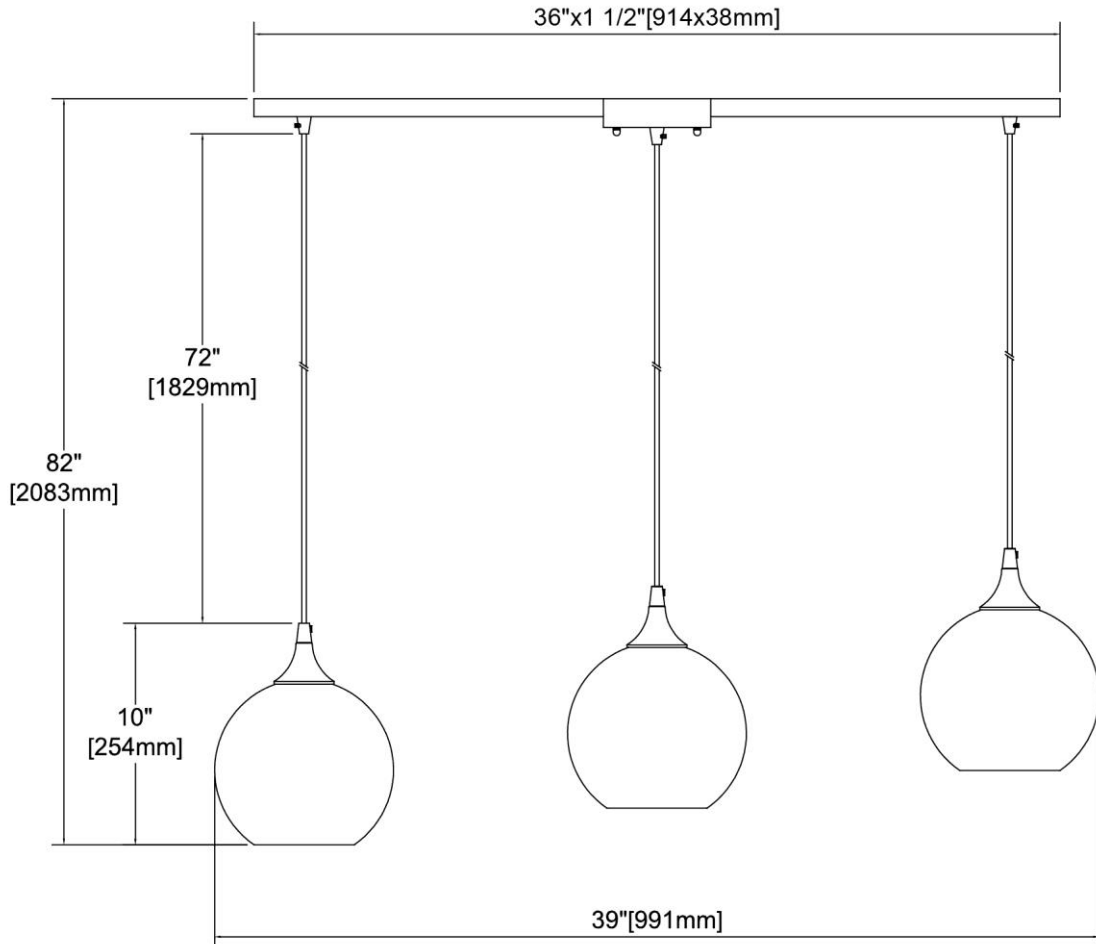

ITEM #:	25099/3L
UPC	748119136790
Description	Sutter Creek 3-Light Linear Mini Pendant Fixture with Clear, Grey, and Smoke Seedy Glass
Finish	Satin Nickel
Materials	Glass, Steel
Brand	ELK Lighting
Collection	Sutter Creek
Category	Indoor Lighting
Type	Mini Pendant

ITEM DIMENSIONS				RATINGS & SPECIFICATIONS				
Width	36 inches			Safety Rating	ETL		Certification	Dry locations
Depth	8 inches			ADA Compliant	N/A		Voltage	120 volts
Height	10 inches			BULBS / SOCKETS				
Weight	8 pounds			Quantity	3	Wattage	100 watts	
ADDITIONAL DIMENSIONS				Included	No	Type	A19 (E26 Medium Base)	
Backplate / Canopy	36 diameter			Other	N/A			
HCWO	N/A			CHAIN / CORD INFORMATION				
Min. Extension	N/A			Chain	N/A	Cord	72 inches - Clear	
Max. Extension	N/A			SHADE / GLASS DETAILS				
OVERALL HEIGHT				Shade/Glass Description	Clear glass with gray center and smoke seedy on bottom			
Min.	13 inches	Max.	82 inches					
EXTENSION ROD(S)				Width	8 inches		Height	8 inches
N/A				Width at Top	8 inches		Width at Bottom	8 inches