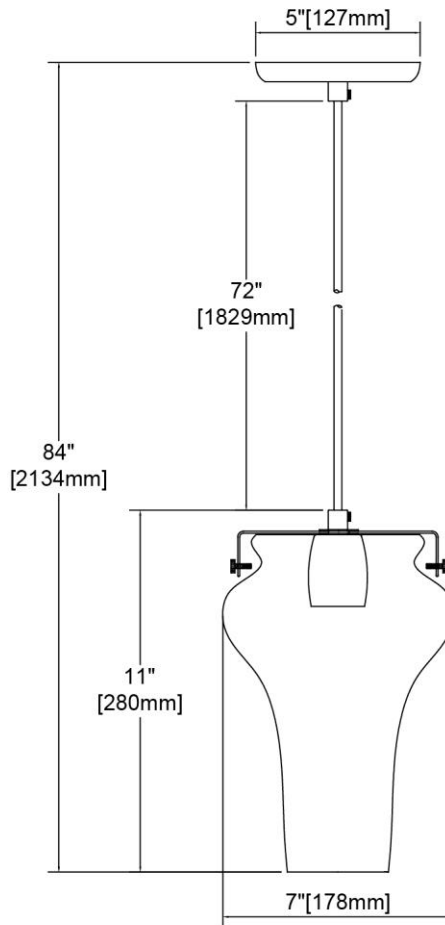


	ITEM #:	30080/1
	UPC	748119137667
	Description	Volus 1-Light Mini Pendant in Oil Rubbed Bronze with Wavy Glass
	Finish	Oil Rubbed Bronze
	Materials	Glass, Steel
	Brand	ELK Lighting
	Collection	Volus
	Category	Indoor Lighting
	Type	Mini Pendant

ITEM DIMENSIONS				RATINGS & SPECIFICATIONS				
Width	7 inches			Safety Rating	ETL		Certification	Dry locations
Depth	7 inches			ADA Compliant	N/A		Voltage	120 volts
Height	11 inches			BULBS / SOCKETS				
Weight	3 pounds			Quantity	1	Wattage	60 watts	
ADDITIONAL DIMENSIONS				Included	No		Type	A19 (E26 Medium Base)
Backplate / Canopy	5 diameter			Other	N/A			
HCWO	N/A			CHAIN / CORD INFORMATION				
Min. Extension	N/A			Chain	N/A		Cord	72 inches - Brown Fabric
Max. Extension	N/A			SHADE / GLASS DETAILS				
OVERALL HEIGHT				Shade/Glass Description	Wavy Glass			
Min.	13 inches	Max.	84 inches					
EXTENSION ROD(S)				Width	7 inches		Height	10 inches
N/A				Width at Top	N/A		Width at Bottom	N/A