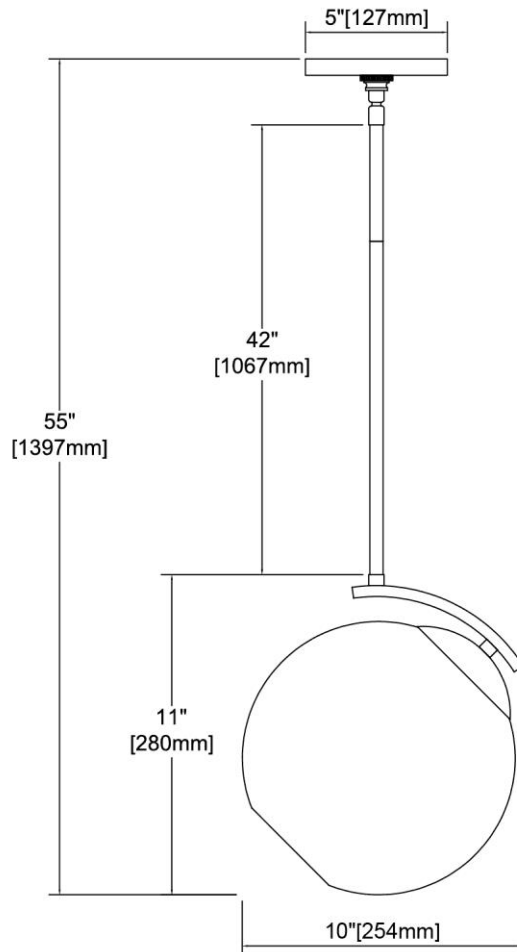


	ITEM #:	32361/1
	UPC	748119133041
	Description	Collective 1-Light Mini Pendant in Polished Chrome with Clear Glass
	Finish	Polished Chrome
	Materials	Glass, Steel
	Brand	ELK Lighting
	Collection	Collective
	Category	Indoor Lighting
	Type	Mini Pendant

ITEM DIMENSIONS				RATINGS & SPECIFICATIONS				
Width	10 inches			Safety Rating	UL		Certification	Dry locations
Depth	10 inches			ADA Compliant	N/A		Voltage	120
Height	11 inches			BULBS / SOCKETS				
Weight	3 pounds			Quantity	1	Wattage	60 watts	
ADDITIONAL DIMENSIONS				Included	No	Type	A19 (E26 Medium Base)	
Backplate / Canopy	5 diameter			Other	N/A			
HCWO	N/A			CHAIN / CORD INFORMATION				
Min. Extension	N/A			Chain	N/A	Cord	72 inches	
Max. Extension	N/A			SHADE / GLASS DETAILS				
OVERALL HEIGHT				Shade/Glass Description	Clear glass			
Min.	14 inches	Max.	53 inches					
EXTENSION ROD(S)				Width	10 inches		Height	10 inches
Rods: 1-6, 3-12				Width at Top	N/A		Width at Bottom	N/A