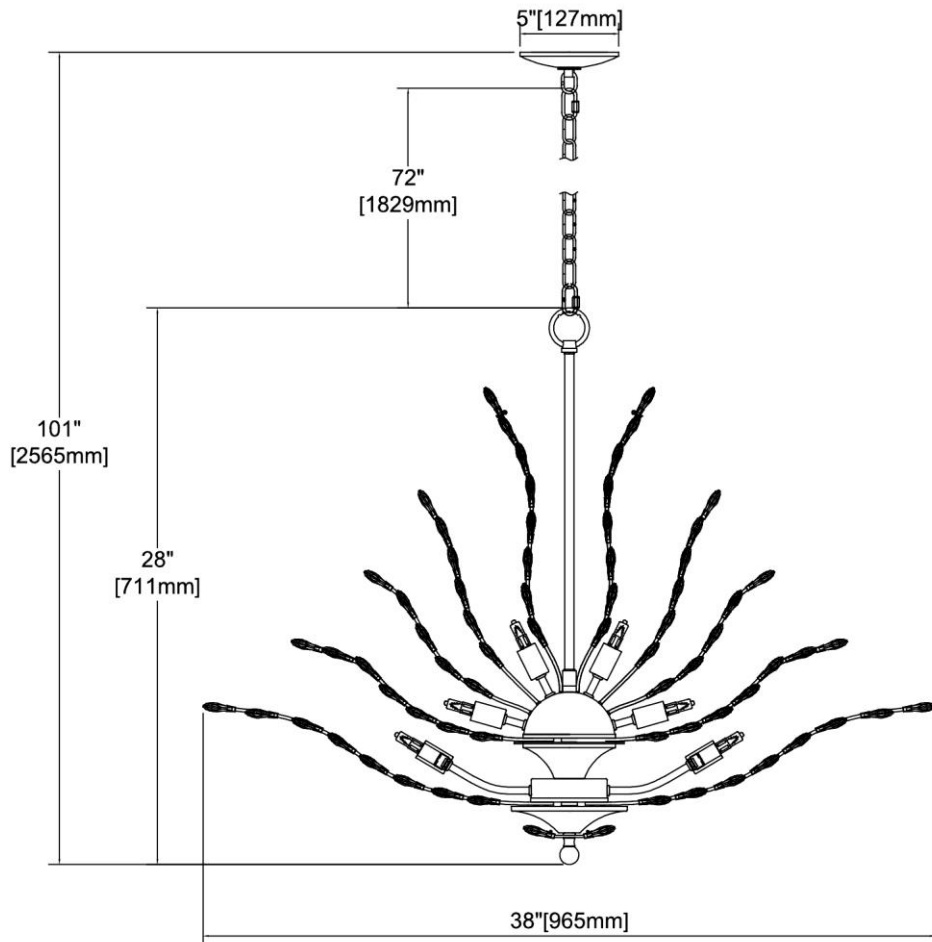


	<b>ITEM #:</b>	45464/12
	<b>UPC</b>	748119133652
	<b>Description</b>	Crystique 12-Light Chandelier in Polished Chrome with Clear Crystal
	<b>Finish</b>	Polished Chrome
	<b>Materials</b>	Glass, Steel
	<b>Brand</b>	ELK Lighting
	<b>Collection</b>	Crystique
	<b>Category</b>	Indoor Lighting
	<b>Type</b>	Chandelier

ITEM DIMENSIONS				RATINGS & SPECIFICATIONS				
<b>Width</b>	38 inches			<b>Safety Rating</b>	ETL		<b>Certification</b>	Dry locations
<b>Depth</b>	38 inches			<b>ADA Compliant</b>	N/A		<b>Voltage</b>	120
<b>Height</b>	28 inches			<b>BULBS / SOCKETS</b>				
<b>Weight</b>	21 pounds			<b>Quantity</b>	12	<b>Wattage</b>	60 watts	
ADDITIONAL DIMENSIONS				<b>Included</b>	Yes	<b>Type</b>	G9 (G9 Base)	
<b>Backplate / Canopy</b>	5 diameter			<b>Other</b>	N/A			
<b>HCWO</b>	N/A			CHAIN / CORD INFORMATION				
<b>Min. Extension</b>	N/A			<b>Chain</b>	72 inches	<b>Cord</b>	144 inches - Clear	
<b>Max. Extension</b>	N/A			SHADE / GLASS DETAILS				
OVERALL HEIGHT				<b>Shade/Glass Description</b>	Clear crystal			
<b>Min.</b>	31 inches	<b>Max.</b>	101 inches	<b>Width</b>	N/A		<b>Height</b>	N/A
EXTENSION ROD(S)				<b>Width at Top</b>	N/A		<b>Width at Bottom</b>	N/A
N/A								