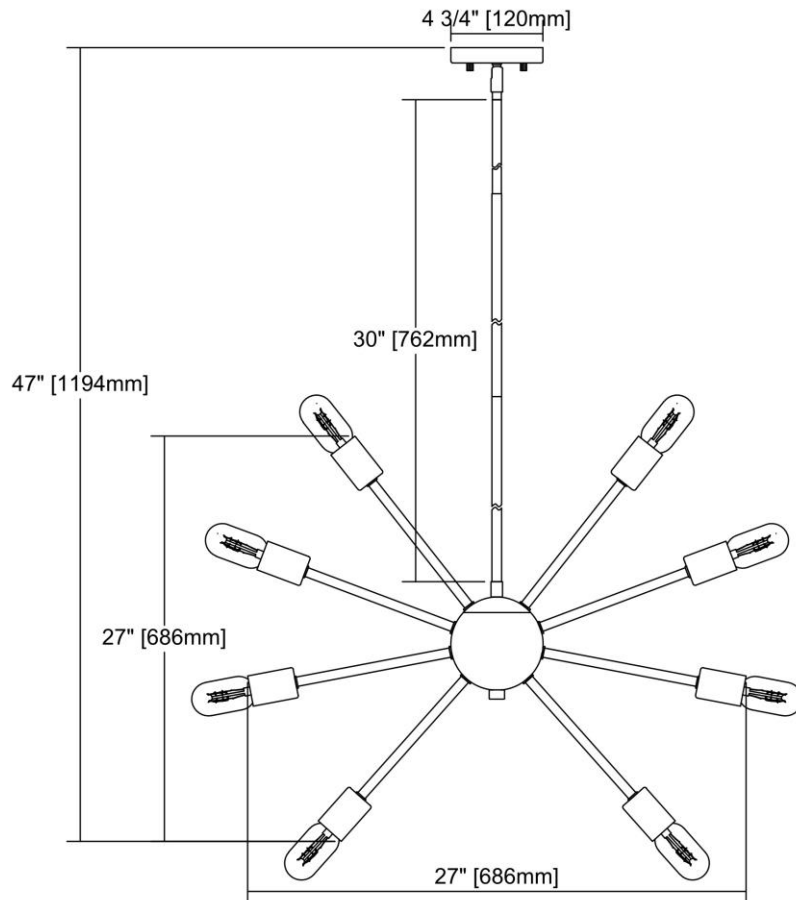


	ITEM #:	46231/12
	UPC	748119087702
	Description	Delphine 12-Light Chandelier in Oil Rubbed Bronze
	Finish	Oil Rubbed Bronze
	Materials	Metal
	Brand	ELK Lighting
	Collection	Delphine
	Category	Indoor Lighting
	Type	Chandelier

ITEM DIMENSIONS				RATINGS & SPECIFICATIONS				
Width	27 inches			Safety Rating	UL		Certification	N/A
Depth	27 inches			ADA Compliant	N/A		Voltage	N/A
Height	27 inches			BULBS / SOCKETS				
Weight	6 pounds			Quantity	12	Wattage	60 watts	
ADDITIONAL DIMENSIONS				Included	No		Type	A19 (E26 Medium Base)
Backplate / Canopy	4.75x4.75			Other	N/A			
HCWO	N/A			CHAIN / CORD INFORMATION				
Min. Extension	N/A			Chain	N/A		Cord	N/A
Max. Extension	N/A			SHADE / GLASS DETAILS				
OVERALL HEIGHT				Shade/Glass Description	No Shade/Glass			
Min.	N/A		Max.	N/A				
EXTENSION ROD(S)				Width	N/A		Height	N/A
Rods: 1-6, 2-12				Width at Top	N/A		Width at Bottom	N/A