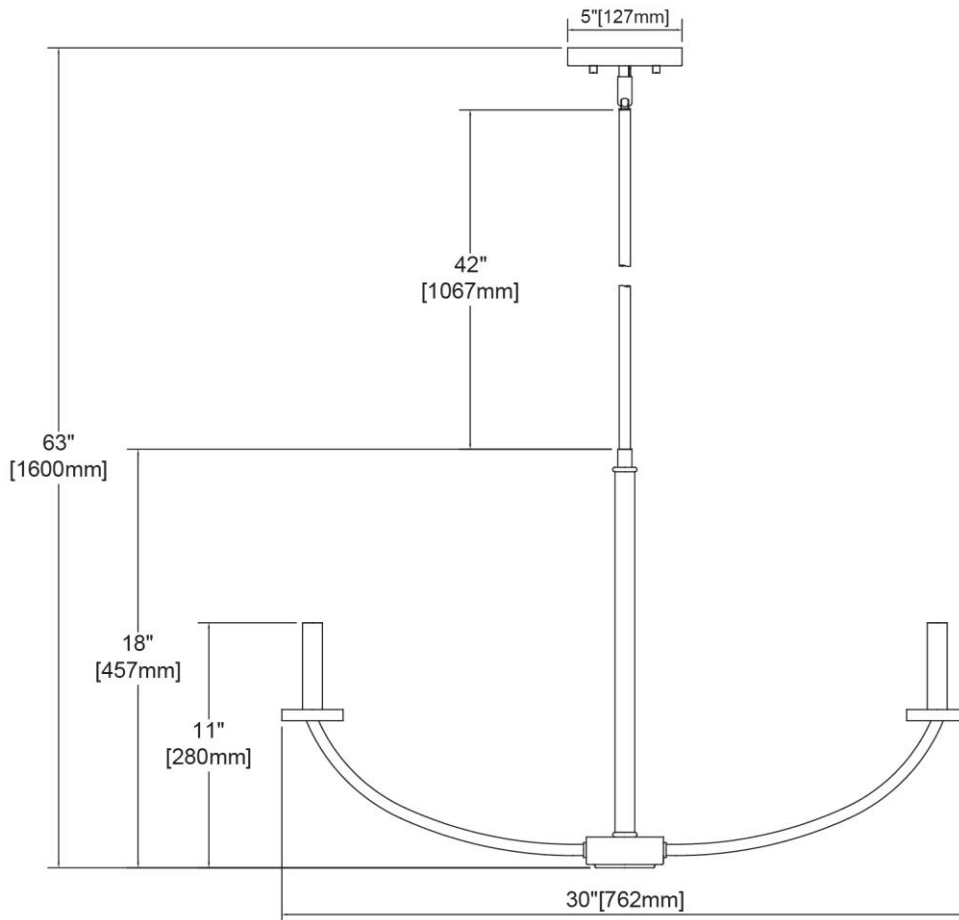

	ITEM #:	89047/8
	UPC	748119140568
	Description	Erindale 8-Light Chandelier in Natural Brass
	Finish	Natural Brass
	Materials	Steel
	Brand	ELK Lighting
	Collection	Erindale
	Category	Indoor Lighting
	Type	Chandelier

ITEM DIMENSIONS				RATINGS & SPECIFICATIONS				
Width	30 inches			Safety Rating	UL		Certification	Dry locations
Depth	30 inches			ADA Compliant	N/A		Voltage	120 volts
Height	19 inches			BULBS / SOCKETS				
Weight	10 pounds			Quantity	8	Wattage	60 watts	
ADDITIONAL DIMENSIONS				Included	No	Type	Torpedo (E12 Candelabra Base)	
Backplate / Canopy	5 diameter			Other	N/A			
HCWO	N/A			CHAIN / CORD INFORMATION				
Min. Extension	N/A			Chain	N/A	Cord	96 inches	
Max. Extension	N/A			SHADE / GLASS DETAILS				
OVERALL HEIGHT				Shade/Glass Description	No Shade/Glass			
Min.	28 inches	Max.	64 inches	Width	N/A		Height	N/A
EXTENSION ROD(S)				Width at Top	N/A		Width at Bottom	N/A
Rods: 1-6, 3-12								