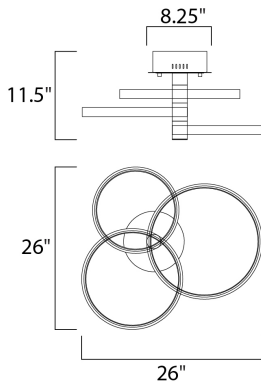

 Black / Gold

MATERIAL

Steel+Aluminum+Acrylic

RATINGS

cETLus
Damp Location

ADDITIONAL

RATED LIFE 30000 Hours
OPERATING TEMPERATURE:
-20°C (-4°F), 40°C (104°F)

MEASUREMENTS

DIMENSION : 26" L x 15.75" W x 11.5" H
MAX OAH : 11.5" OAH
CANOPY : 2.75" H x 8.25" L
HANGING WEIGHT : 7.7 lb

LAMPING

INPUT VOLTAGE : 120V
LUMENS : 2,800 Rated (800 Del.)
BULB : 3 x 40W LED PCB Integrated , 40W Total
BULB INCLUDED : (Integrated)
DIMMABLE : Triac CL
CRI : 80+ CRI
COLOR_TEMP : 3000K