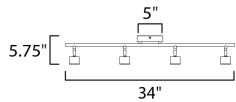

MEASUREMENTS

DIMENSION : 34" L x 5" W x 5.75" H
 MAX OAH : 5" W x 1.2" H
 HANGING WEIGHT : 2.51 lb

LAMPING

INPUT VOLTAGE : 120-277V
 LUMENS : 1,820 Rated (1,580 Del.)
 BULB : 4 x 7W LED PCB Integrated , 28W Total
 BULB INCLUDED : (Integrated)
 DIMMABLE : ELV at 120V
 CRI : 90 CRI
 COLOR_TEMP : 3000K
 LIGHTING_DIRECTION : Directional