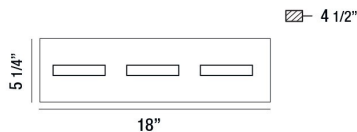

OLSON, 3 LIGHT LED BATHBAR

PRODUCT DETAILS

No.	:	28020-023
Product Color	:	BLACK
Product Material	:	METAL
Shade / Accent Colour	:	FROSTED
Shade / Accent Material	:	ACRYLIC
Width	:	18"
Height	:	5.25"
Ext	:	4.5"
Weight	:	3.9lbs

LIGHT SOURCE DETAILS

Light Source Type	:	INTEGRATED LED
Input Voltage	:	120V
Bulb Voltage	:	120V
Total Wattage	:	15W
Total Lumen	:	1050lm
Kelvin	:	3000K
CRI	:	80+
Dimmable	:	Yes

Options Available

ITEM NO.	FINISH	SHADE
28020-011	CHROME	FROSTED
28020-023	BLACK	FROSTED

TECHNICAL DETAILS

Light Direction	:	Up or Down
Canopy / Backplate Length	:	17.5"
Canopy / Backplate Height	:	1.1"
Canopy / Backplate Width	:	4.5"
Adjustable Lamp Head	:	No
Location	:	DAMP
Approval	:	

PROJECT INFORMATION