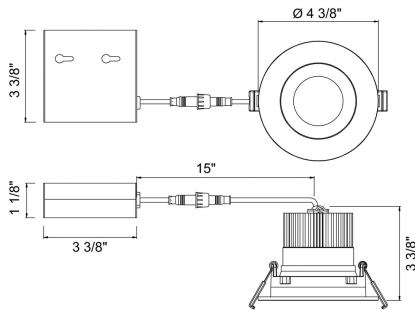

34897-40, 3.5-INCH ROUND GIMBAL LED RECESSED, 12W

PRODUCT DETAILS

No.	:	34897-40-01
Product Color	:	BLACK
Diameter	:	4.375"
Height	:	3.375"

LIGHT SOURCE DETAILS

Light Source Type	:	INTEGRATED LED
Input Voltage	:	120V
Bulb Voltage	:	120V
Socket Type	:	LED
Total Wattage	:	12W
Total Lumen	:	800lm
Kelvin	:	4000K
CRI	:	90
Dimmable	:	Yes

TECHNICAL DETAILS

Location	:	DAMP
Approval	:	
Title 24	:	Yes
Beam Angle	:	40
Cut Hole Diameter	:	3.75"

Options Available

ITEM NO.	FINISH	SHADE
34897-40-01	BLACK	
34897-40-02	WHITE	

PROJECT INFORMATION

Job Name: Date: Type: