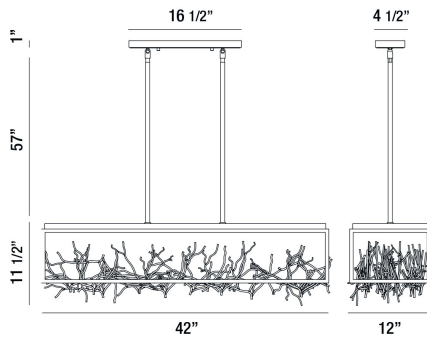

AERIE, 42" RECTANGULAR CHANDELIER

PRODUCT DETAILS

No.	:	35642-015
Product Color	:	BRONZE
Product Material	:	METAL
Shade / Accent Colour	:	GOLD
Shade / Accent Material	:	BRANCH ACCENTS
Length	:	42"
Width	:	12"
Height	:	11.5"
Overall Height	:	69.5"
Weight	:	40.4lbs

LIGHT SOURCE DETAILS

Light Source Type	:	INTEGRATED LED
Input Voltage	:	120V
Bulb Voltage	:	120V
Total Wattage	:	48W
Total Lumen	:	3800lm
Kelvin	:	3000K
CRI	:	90+
Dimmable	:	Yes

Options Available

ITEM NO.	FINISH	SHADE
35642-015	BRONZE	GOLD

TECHNICAL DETAILS

Hanging Support Type	:	ROD
Hanging Support Length	:	57"
Rods Included	:	3"+6"+12"+18"+18"
Canopy / Backplate Length	:	16.5"
Canopy / Backplate Height	:	1"
Canopy / Backplate Width	:	4.5"
Location	:	DRY
Approval	:	