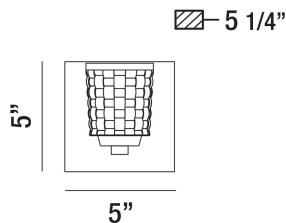

### PRODUCT DETAILS

No.	:	35646-013
Product Color	:	CHROME
Product Material	:	METAL
Shade / Accent Colour	:	CLEAR
Shade / Accent Material	:	GLASS
Width	:	5"
Height	:	5"
Ext	:	5.25"
Weight	:	2lbs

### TECHNICAL DETAILS

Canopy / Backplate Length	:	5.25"
Canopy / Backplate Height	:	1.25"
Canopy / Backplate Width	:	5.25"
Mounting	:	Up
Location	:	DAMP
Approval	:	