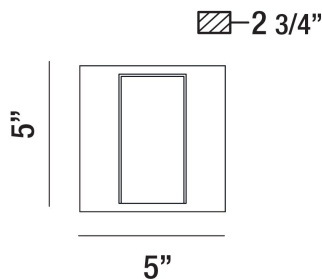

DELROSA, WALL MOUNT

PRODUCT DETAILS

No.	:	35650-010
Product Color	:	CHROME
Product Material	:	METAL
Shade / Accent Colour	:	FROSTED
Shade / Accent Material	:	ACRYLIC
Width	:	5"
Height	:	5"
Ext	:	2.75"
Weight	:	1.5lbs

TECHNICAL DETAILS

Canopy / Backplate Length	:	4.5"
Canopy / Backplate Height	:	1.25"
Canopy / Backplate Width	:	4.5"
Mounting	:	Up or Down
Location	:	DAMP
Approval	:	

PROJECT INFORMATION

 Job Name: Date: Type: