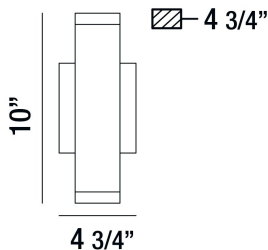

SEATON, WALL MOUNT

PRODUCT DETAILS

No.	:	35688-013
Product Color	:	CHROME
Product Material	:	METAL
Shade / Accent Colour	:	CLEAR
Shade / Accent Material	:	CRYSTAL-LIKE GLASS
Width	:	4.75"
Height	:	10"
Ext	:	4.75"
Weight	:	3.4lbs

LIGHT SOURCE DETAILS

Light Source Type	:	INTEGRATED LED
Input Voltage	:	120V
Bulb Voltage	:	120V
Total Wattage	:	9W
Total Lumen	:	800lm
Kelvin	:	3000K
CRI	:	90
Dimmable	:	Yes

Options Available

ITEM NO.	FINISH	SHADE
35688-013	CHROME	CLEAR

TECHNICAL DETAILS

Canopy / Backplate Length	:	4.75"
Canopy / Backplate Height	:	1.5"
Canopy / Backplate Width	:	4.75"
Mounting	:	Up or Down
Location	:	DAMP
Approval	:	

PROJECT INFORMATION

Job Name: Date: Type: