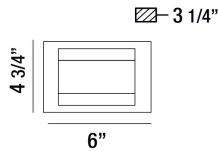

### PRODUCT DETAILS

No.	:	35696-018
Product Color	:	CHROME
Product Material	:	METAL
Shade / Accent Colour	:	CLEAR
Shade / Accent Material	:	PRESSED GLASS
Width	:	6"
Height	:	4.75"
Ext	:	3.25"
Weight	:	2.6lbs

### TECHNICAL DETAILS

Canopy / Backplate Length	:	6"
Canopy / Backplate Height	:	1.5"
Canopy / Backplate Width	:	4.75"
Location	:	DAMP
Approval	:	