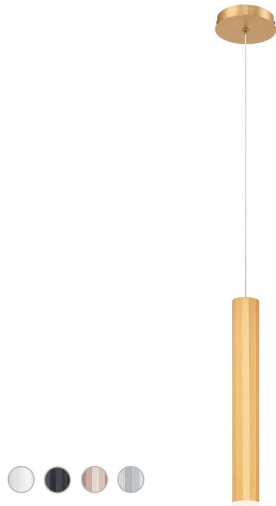

BALDWIN, 2" ROUND PENDANT

Options Available

ITEM NO.	FINISH	SHADE
35704-010	WHITE	WHITE
35704-027	BLACK	BLACK
35704-034	CHAMPAGNE	CHAMPAGNE
35704-041	GOLD	GOLD
35704-055	ALUMINUM	ALUMINUM

PRODUCT DETAILS

No.	:	35704-041
Product Color	:	GOLD
Product Material	:	METAL
Shade / Accent Colour	:	GOLD
Shade / Accent Material	:	ANODIZED ALUMINUM
Diameter	:	2"
Height	:	16"
Overall Height	:	113.25"
Weight	:	1.6lbs

LIGHT SOURCE DETAILS

Light Source Type	:	INTEGRATED LED
Input Voltage	:	120V
Bulb Voltage	:	120V
Total Wattage	:	4.3W
Total Lumen	:	255lm
Kelvin	:	3000K
CRI	:	90+
Dimmable	:	No

TECHNICAL DETAILS

Hanging Support Type	:	WIRE
Hanging Support Length	:	96"
Canopy / Backplate Height	:	1.25"
Canopy / Backplate Dia.	:	5.25"
Location	:	DRY
Approval	:	
Title 24	:	Yes