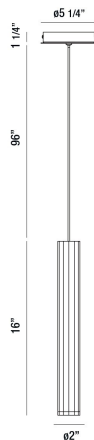

BALDWIN, 2" ROUND PENDANT

Options Available

ITEM NO.	FINISH	SHADE
35704-010	WHITE	WHITE
35704-027	BLACK	BLACK
35704-034	CHAMPAGNE	CHAMPAGNE
35704-041	GOLD	GOLD
35704-055	ALUMINUM	ALUMINUM

PRODUCT DETAILS

No.	:	35704-041
Product Color	:	GOLD
Product Material	:	METAL
Shade / Accent Colour	:	GOLD
Shade / Accent Material	:	ANODIZED ALUMINUM
Diameter	:	2"
Height	:	16"
Overall Height	:	113.25"
Weight	:	1.6lbs

LIGHT SOURCE DETAILS

Light Source Type	:	INTEGRATED LED
Input Voltage	:	120V
Bulb Voltage	:	120V
Total Wattage	:	4.3W
Total Lumen	:	255lm
Kelvin	:	3000K
CRI	:	90+
Dimmable	:	No

TECHNICAL DETAILS

Hanging Support Type	:	WIRE
Hanging Support Length	:	96"
Canopy / Backplate Height	:	1.25"
Canopy / Backplate Dia.	:	5.25"
Location	:	DRY
Approval	:	
Title 24	:	Yes