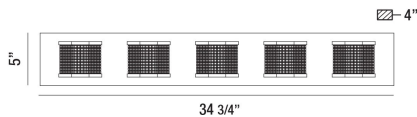

BELGROUE, 35" VANITY LIGHT

PRODUCT DETAILS

No.	:	35721-017
Product Color	:	CHROME
Product Material	:	METAL
Shade / Accent Colour	:	CLEAR
Shade / Accent Material	:	GLASS
Width	:	34.75"
Height	:	5"
Ext	:	4"
Weight	:	8.5lbs

LIGHT SOURCE DETAILS

Light Source Type	:	INTEGRATED LED
Input Voltage	:	120V
Bulb Voltage	:	120V
Total Wattage	:	35W
Total Lumen	:	2850lm
Kelvin	:	3000K
CRI	:	90+
Dimmable	:	Yes

Options Available

ITEM NO.	FINISH	SHADE
35721-017	CHROME	CLEAR

TECHNICAL DETAILS

Canopy / Backplate Length	:	33.5"
Canopy / Backplate Height	:	1.25"
Canopy / Backplate Width	:	4.5"
Location	:	DAMP
Approval	:	

PROJECT INFORMATION

Job Name: Date: Type:

Comments: