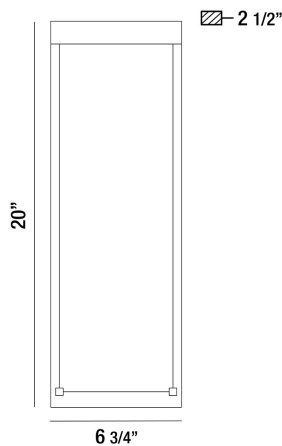

35888, LARGE OUTDOOR LED SURFACE MOUNT

PRODUCT DETAILS

No.	:	35888-024
Product Color	:	BRUSHED SILVER
Shade / Accent Colour	:	CLEAR SEEDED CRYSTAL GLASS
Width	:	6.75"
Height	:	20"
Ext	:	2.625"
Weight	:	4.8lbs

LIGHT SOURCE DETAILS

Light Source Type	:	INTEGRATED LED
Input Voltage	:	120V
Bulb Voltage	:	120V
Socket Type	:	LED
Total Wattage	:	10W
Total Lumen	:	600lm
Kelvin	:	3000K
CRI	:	90
Dimmable	:	Yes

Options Available

ITEM NO.	FINISH	SHADE
35888-017	BLACK	CLEAR SEEDED CRYSTAL GLASS
35888-024	BRUSHED SILVER	CLEAR SEEDED CRYSTAL GLASS

TECHNICAL DETAILS

Canopy / Backplate Length	:	20"
Canopy / Backplate Height	:	20"
Canopy / Backplate Width	:	6.75"
IP Rating	:	44
Location	:	WET
Approval	:	
Title 24	:	Yes