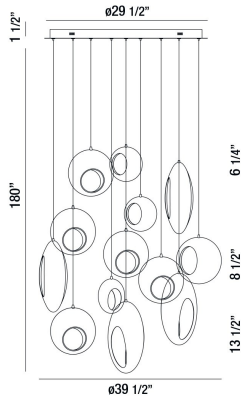

ARLINGTON, 40" ROUND CHANDELIER

PRODUCT DETAILS

No.	:	35910-015
Product Color	:	BLACKENED CHROME
Product Material	:	METAL
Shade / Accent Colour	:	BLACKENED CHROME/GOLD
Shade / Accent Material	:	METAL ORBS
Diameter	:	39.5"
Height	:	13.5"
Overall Height	:	195"
Weight	:	42.1lbs

LIGHT SOURCE DETAILS

Light Source Type	:	INTEGRATED LED
Input Voltage	:	120V
Bulb Voltage	:	12V
Total Wattage	:	39W
Total Lumen	:	2080lm
Kelvin	:	3000K
CRI	:	80+
Dimmable	:	Yes

Options Available

ITEM NO.	FINISH	SHADE
35910-015	BLACKENED CHROME	BLACKENED CHROME/GOLD

TECHNICAL DETAILS

Hanging Support Type	:	WIRE
Hanging Support Length	:	180"
Canopy / Backplate Height	:	1.5"
Canopy / Backplate Dia.	:	29.5"
Location	:	DRY
Approval	:	

PROJECT INFORMATION

 Job Name: Date: Type: