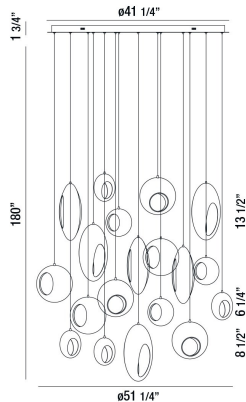

ARLINGTON, 51" ROUND CHANDELIER

PRODUCT DETAILS

No.	:	35911-012
Product Color	:	BLACKENED CHROME
Product Material	:	METAL
Shade / Accent Colour	:	BLACKENED CHROME/GOLD
Shade / Accent Material	:	METAL ORBS
Diameter	:	51.25"
Height	:	13.5"
Overall Height	:	195.25"
Weight	:	78.4lbs

LIGHT SOURCE DETAILS

Light Source Type	:	INTEGRATED LED
Input Voltage	:	120V
Bulb Voltage	:	12V
Total Wattage	:	57W
Total Lumen	:	3040lm
Kelvin	:	3000K
CRI	:	80+
Dimmable	:	Yes

Options Available

ITEM NO.	FINISH	SHADE
35911-012	BLACKENED CHROME	BLACKENED CHROME/GOLD

TECHNICAL DETAILS

Hanging Support Type	:	WIRE
Hanging Support Length	:	180"
Canopy / Backplate Height	:	1.75"
Canopy / Backplate Dia.	:	41.25"
Location	:	DRY
Approval	:	

PROJECT INFORMATION

 Job Name: Date: Type: