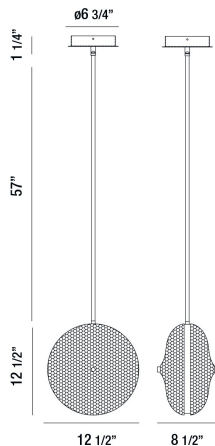

CALEDONIA, 13" ROUND PENDANT

PRODUCT DETAILS

No.	:	35914-037
Product Color	:	CHROME
Product Material	:	METAL
Shade / Accent Colour	:	BLUE
Shade / Accent Material	:	HONEYCOMB GLASS
Length	:	12.5"
Width	:	8.5"
Height	:	70.75"
Weight	:	14.1lbs

LIGHT SOURCE DETAILS

Light Source Type	:	INTEGRATED LED
Input Voltage	:	120V
Bulb Voltage	:	24V
Total Wattage	:	13W
Total Lumen	:	1040lm
Kelvin	:	4000K
CRI	:	80+
Dimmable	:	Yes

Options Available

ITEM NO.	FINISH	SHADE
35914-013	CHROME	CLEAR
35914-020	CHROME	PINK
35914-037	CHROME	BLUE
35914-044	CHROME	YELLOW
35914-051	CHROME	ORANGE

TECHNICAL DETAILS

Hanging Support Type	:	ROD
Hanging Support Length	:	57"
Rods Included	:	3"+6"+12"+18"+18"
Canopy / Backplate Height	:	1.25"
Canopy / Backplate Dia.	:	6.75"
Location	:	DRY
Approval	:	

PROJECT INFORMATION