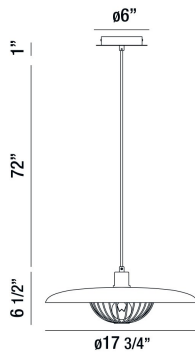

LANDIGO, 18" ROUND PENDANT

Options Available

ITEM NO.	FINISH	SHADE
35952-015	ANTIQUÉ BRASS	ANTIQUÉ BRASS
35952-022	ANTIQUÉ BRASS	BLACK
35952-039	ANTIQUÉ BRASS	WOOD

PRODUCT DETAILS

No.	:	35952-039
Product Color	:	ANTIQUÉ BRASS
Product Material	:	METAL
Shade / Accent Colour	:	WOOD
Shade / Accent Material	:	METAL
Diameter	:	17.75"
Height	:	6.5"
Overall Height	:	79.5"
Weight	:	6lbs

LIGHT SOURCE DETAILS

Number of Bulbs	:	1
Light Source	:	Incandescent
Light Source Type	:	A19
Input Voltage	:	120V
Bulb Voltage	:	120V
Socket Type	:	E26
Wattage	:	60W
Total Wattage	:	60W
Bulb Included	:	No
Dimmable	:	Yes

TECHNICAL DETAILS

Hanging Support Type	:	WIRE
Hanging Support Length	:	72"
Canopy / Backplate Height	:	1"
Canopy / Backplate Dia.	:	6"
Location	:	DRY
Approval	:	

PROJECT INFORMATION

 Job Name: Date: Type: