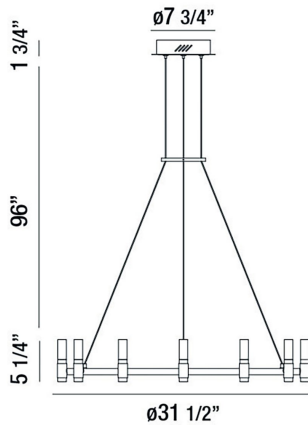

## ALBANY, 32" ROUND CHANDELIER

### PRODUCT DETAILS

No.	:	37043-018
Product Color	:	DEEP BLACK/BRASS
Product Material	:	METAL
Shade / Accent Material	:	ACRYLIC
Diameter	:	31.5"
Height	:	5.25"
Overall Height	:	103"
Weight	:	9.5lbs

### LIGHT SOURCE DETAILS

Light Source Type	:	INTEGRATED LED
Input Voltage	:	120V
Bulb Voltage	:	120V
Socket Type	:	LED
Total Wattage	:	53W
Total Lumen	:	1920lm
Kelvin	:	3000K
CRI	:	90
Dimmable	:	Yes

### TECHNICAL DETAILS

Hanging Support Type	:	WIRE
Hanging Support Length	:	96"
Canopy / Backplate Height	:	1.75"
Canopy / Backplate Dia.	:	7.75"
Location	:	DRY
Approval	:	
Title 24	:	Yes