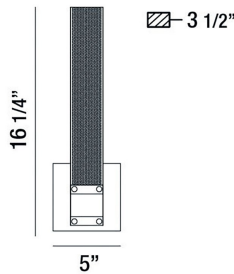

ADMIRAL, 5" WALL SCONCE

PRODUCT DETAILS

No.	:	37052-010
Product Color	:	MATTE BLACK/GOLD
Product Material	:	METAL
Shade / Accent Material	:	METAL
Width	:	5"
Height	:	16.25"
Ext	:	3.5"
Weight	:	6.4lbs

LIGHT SOURCE DETAILS

Light Source Type	:	INTEGRATED LED
Input Voltage	:	120V
Bulb Voltage	:	120V
Socket Type	:	LED
Total Wattage	:	18W
Total Lumen	:	420lm
Kelvin	:	3000K
CRI	:	90
Dimmable	:	Yes

Options Available

ITEM NO.	FINISH	SHADE
37052-010	MATTE BLACK/GOLD	

TECHNICAL DETAILS

Canopy / Backplate Length	:	5"
Canopy / Backplate Height	:	1.75"
Canopy / Backplate Width	:	5"
Location	:	DAMP
Approval	:	
Title 24	:	Yes

PROJECT INFORMATION

Job Name: Date: Type:

Comments: