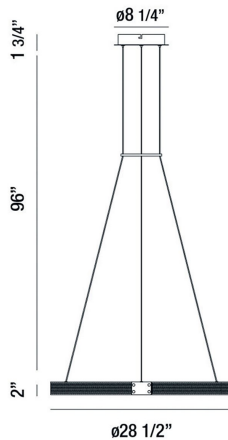

ADMIRAL, 29" ROUND CHANDELIER

PRODUCT DETAILS

No.	:	37053-017
Product Color	:	MATTE BLACK/GOLD
Product Material	:	METAL
Shade / Accent Material	:	METAL
Diameter	:	28.5"
Height	:	2"
Overall Height	:	99.75"
Weight	:	11.7lbs

LIGHT SOURCE DETAILS

Light Source Type	:	INTEGRATED LED
Input Voltage	:	120V
Bulb Voltage	:	120V
Socket Type	:	LED
Total Wattage	:	40W
Total Lumen	:	1700lm
Kelvin	:	3000K
CRI	:	90
Dimmable	:	Yes

Options Available

ITEM NO.	FINISH	SHADE
37053-017	MATTE BLACK/GOLD	

TECHNICAL DETAILS

Hanging Support Type	:	WIRE
Hanging Support Length	:	96"
Canopy / Backplate Height	:	1.75"
Canopy / Backplate Dia.	:	8.25"
Location	:	DRY
Approval	:	
Title 24	:	Yes