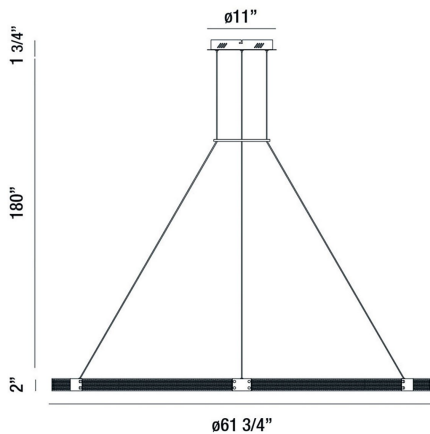

ADMIRAL, 62" 3-TIER ROUND CHANDELIER

PRODUCT DETAILS

No.	:	37055-011
Product Color	:	MATTE BLACK/GOLD
Product Material	:	METAL
Shade / Accent Material	:	METAL
Diameter	:	61.75"
Height	:	2"
Overall Height	:	183.75"
Weight	:	23.4lbs

LIGHT SOURCE DETAILS

Light Source Type	:	INTEGRATED LED
Input Voltage	:	120V
Bulb Voltage	:	120V
Socket Type	:	LED
Total Wattage	:	99W
Total Lumen	:	3820lm
Kelvin	:	3000K
CRI	:	90
Dimmable	:	Yes

Options Available

ITEM NO.	FINISH	SHADE
37055-011	MATTE BLACK/GOLD	

TECHNICAL DETAILS

Hanging Support Type	:	WIRE
Hanging Support Length	:	180"
Canopy / Backplate Height	:	1.75"
Canopy / Backplate Dia.	:	11"
Location	:	DRY
Approval	:	
Title 24	:	Yes