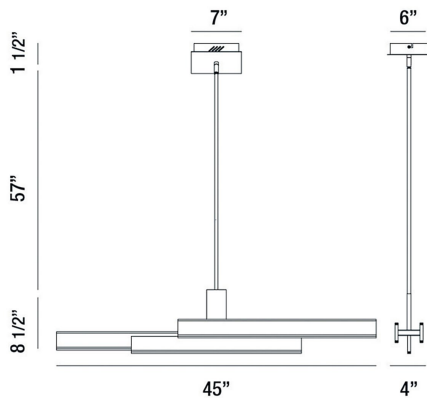

PROJECT INFORMATION

Job Name: Date: Type:

Comments: