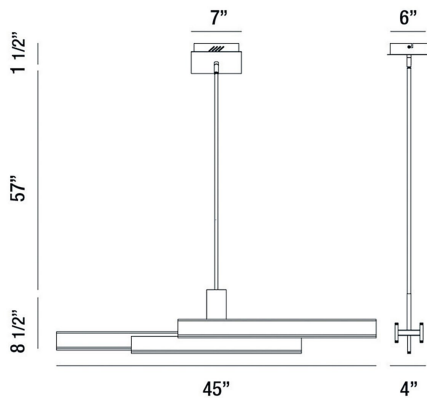

CAMENO, 45" LINEAR CHANDELIER

PRODUCT DETAILS

| | | |
|-------------------------|---|------------|
| No. | : | 37064-020 |
| Product Color | : | SATIN GOLD |
| Product Material | : | METAL |
| Shade / Accent Material | : | ACRYLIC |
| Length | : | 45" |
| Width | : | 4" |
| Height | : | 8.5" |
| Overall Height | : | 67" |
| Weight | : | 9.9lbs |

LIGHT SOURCE DETAILS

| | | |
|-------------------|---|----------------|
| Light Source Type | : | INTEGRATED LED |
| Input Voltage | : | 120V |
| Bulb Voltage | : | 120V |
| Socket Type | : | LED |
| Total Wattage | : | 74W |
| Total Lumen | : | 4700lm |
| Kelvin | : | 3000K |
| CRI | : | 90 |
| Dimmable | : | Yes |

Options Available

| ITEM NO. | FINISH | SHADE |
|-----------|-------------|-------|
| 37064-013 | MATTE BLACK | |
| 37064-020 | SATIN GOLD | |

TECHNICAL DETAILS

| | | |
|---------------------------|---|---|
| Hanging Support Type | : | ROD |
| Hanging Support Length | : | 57" |
| Rods Included | : | 3"+6"+12"+18"+18" |
| Canopy / Backplate Length | : | 7" |
| Canopy / Backplate Height | : | 1.5" |
| Canopy / Backplate Width | : | 6" |
| Location | : | DRY |
| Approval | : |  |
| Title 24 | : | Yes |