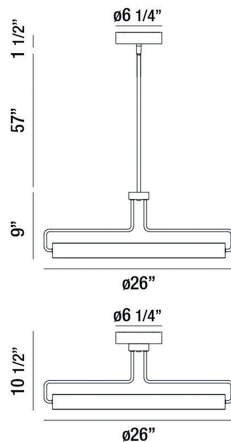

PEMBERTON, 26" ROUND PENDANT/SEMI FLUSHMOUNT

PRODUCT DETAILS

No.	:	37082-017
Product Color	:	ANTIQUÉ BRASS
Product Material	:	METAL
Shade / Accent Colour	:	BLACK
Shade / Accent Material	:	ACRYLIC
Diameter	:	26"
Height	:	9"
Overall Height	:	67.5"
Weight	:	7.2lbs

LIGHT SOURCE DETAILS

Light Source Type	:	INTEGRATED LED
Input Voltage	:	120V
Bulb Voltage	:	120V
Socket Type	:	LED
Total Wattage	:	32W
Total Lumen	:	1800lm
Kelvin	:	3000K
CRI	:	90+
Dimmable	:	Yes

Options Available

ITEM NO.	FINISH	SHADE
37082-017	ANTIQUÉ BRASS	BLACK
37082-025	SATIN NICKEL	BLACK

TECHNICAL DETAILS

Hanging Support Type	:	ROD
Hanging Support Length	:	57"
Canopy / Backplate Height	:	1.5"
Canopy / Backplate Dia.	:	6.25"
Location	:	DRY
Title 24	:	Yes