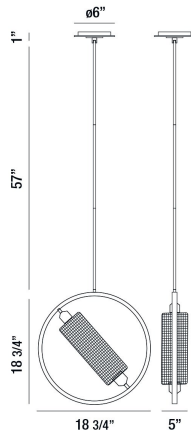

SEAMORE, 19" ROUND PENDANT

PRODUCT DETAILS

No.	:	37109-011
Product Color	:	BLACK
Product Material	:	METAL
Shade / Accent Colour	:	GOLD
Shade / Accent Material	:	METAL
Length	:	18.75"
Width	:	5"
Height	:	18.75"
Overall Height	:	76.75"
Weight	:	4lbs

LIGHT SOURCE DETAILS

Number of Bulbs	:	1
Light Source	:	Incandescent
Light Source Type	:	T10
Input Voltage	:	120V
Bulb Voltage	:	120V
Socket Type	:	E26
Wattage	:	60W
Total Wattage	:	60W
Bulb Included	:	Yes
Dimmable	:	No

Options Available

ITEM NO.	FINISH	SHADE
37109-011	BLACK	GOLD

TECHNICAL DETAILS

Hanging Support Type	:	ROD
Hanging Support Length	:	57"
Rods Included	:	3"+6"+12"+18"+18"
Canopy / Backplate Height	:	1"
Canopy / Backplate Dia.	:	6"
Location	:	DRY