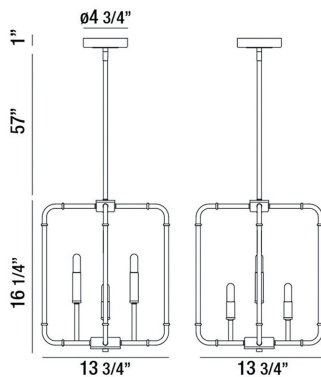

PERCY, 14" CHANDELIER

PRODUCT DETAILS

No.	:	37128-012
Product Color	:	CHROME/BLACK
Product Material	:	METAL
Shade / Accent Material	:	MODERN PIPES
Length	:	13.75"
Width	:	13.75"
Height	:	16.25"
Overall Height	:	74.25"
Weight	:	6.1lbs

LIGHT SOURCE DETAILS

Number of Bulbs	:	4
Light Source	:	LED
Light Source Type	:	EDISON
Input Voltage	:	120V
Bulb Voltage	:	120V
Socket Type	:	E12
Wattage	:	40W
Total Wattage	:	160W
Bulb Included	:	Yes
Dimmable	:	No

Options Available

ITEM NO.	FINISH	SHADE
37128-012	CHROME/BLACK	

TECHNICAL DETAILS

Hanging Support Type	:	ROD
Hanging Support Length	:	57"
Rods Included	:	3"+6"+12"+18"+18"
Canopy / Backplate Height	:	1"
Canopy / Backplate Dia.	:	4.75"