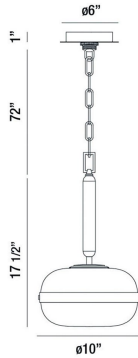

NOTTINGHAM, 10" PENDANT

PRODUCT DETAILS

No.	:	37196-011
Product Color	:	ANCIENT BRASS
Product Material	:	METAL
Shade / Accent Colour	:	AMBER
Shade / Accent Material	:	TINTED GLASS ORBS
Diameter	:	10"
Height	:	17.5"
Overall Height	:	90.5"

Options Available

ITEM NO.	FINISH	SHADE
37196-011	ANCIENT BRASS	AMBER

TECHNICAL DETAILS

Hanging Support Type	:	CHAIN
Hanging Support Length	:	72"
Canopy / Backplate Height	:	1"
Canopy / Backplate Dia.	:	6"