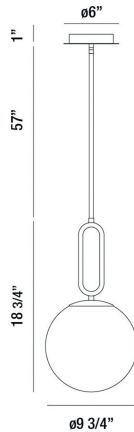

## PROSPECT, 10" ROUND PENDANT

### PRODUCT DETAILS

No.	:	37231-019
Product Color	:	BLACK
Product Material	:	METAL
Shade / Accent Colour	:	OPAL WHITE
Shade / Accent Material	:	GLASS
Diameter	:	9.75"
Height	:	18.75"
Overall Height	:	76.75"
Weight	:	3.6lbs

### TECHNICAL DETAILS

Hanging Support Type	:	ROD
Hanging Support Length	:	57"
Rods Included	:	3"+6"+12"+18"+18"
Canopy / Backplate Height	:	1"
Canopy / Backplate Dia.	:	6"
Location	:	DRY
Approval	:	