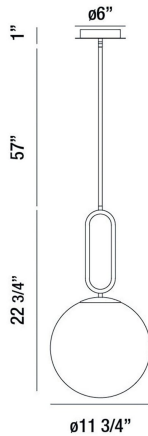

## PROSPECT, 12" ROUND PENDANT

### PRODUCT DETAILS

No.	:	37233-026
Product Color	:	SATIN NICKEL
Product Material	:	METAL
Shade / Accent Colour	:	OPAL WHITE
Shade / Accent Material	:	GLASS
Diameter	:	11.75"
Height	:	22.75"
Overall Height	:	80.75"
Weight	:	4.6lbs

### TECHNICAL DETAILS

Hanging Support Type	:	ROD
Hanging Support Length	:	57"
Rods Included	:	3"+6"+12"+18"+18"
Canopy / Backplate Height	:	1"
Canopy / Backplate Dia.	:	6"
Location	:	DRY
Approval	:	