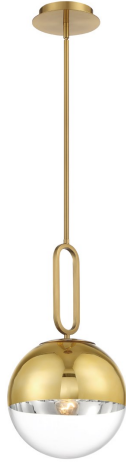

PROSPECT, 10" ROUND PENDANT

PRODUCT DETAILS

No.	:	37348-014
Product Color	:	GOLD
Product Material	:	METAL
Shade / Accent Colour	:	CLEAR
Shade / Accent Material	:	GLASS
Diameter	:	9.75"
Height	:	18.75"
Overall Height	:	76.75"
Weight	:	3.6lbs

LIGHT SOURCE DETAILS

Number of Bulbs	:	1
Light Source	:	Incandescent
Light Source Type	:	A19
Input Voltage	:	120V
Bulb Voltage	:	120V
Socket Type	:	E26
Wattage	:	60W
Total Wattage	:	60W
Bulb Included	:	No
Dimmable	:	Yes

Options Available

ITEM NO.	FINISH	SHADE
37348-014	GOLD	CLEAR

TECHNICAL DETAILS

Hanging Support Type	:	ROD
Hanging Support Length	:	57"
Rods Included	:	3"+6"+12"+18"+18"
Canopy / Backplate Height	:	1"
Canopy / Backplate Dia.	:	6"
Location	:	DRY
Approval	:	