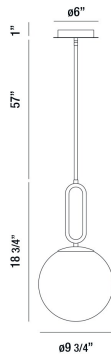

PROSPECT, 10" ROUND PENDANT

PRODUCT DETAILS

No.	:	37348-014
Product Color	:	GOLD
Product Material	:	METAL
Shade / Accent Colour	:	CLEAR
Shade / Accent Material	:	GLASS
Diameter	:	9.75"
Height	:	18.75"
Overall Height	:	76.75"
Weight	:	3.6lbs

LIGHT SOURCE DETAILS

Number of Bulbs	:	1
Light Source	:	Incandescent
Light Source Type	:	A19
Input Voltage	:	120V
Bulb Voltage	:	120V
Socket Type	:	E26
Wattage	:	60W
Total Wattage	:	60W
Bulb Included	:	No
Dimmable	:	Yes

Options Available

ITEM NO.	FINISH	SHADE
37348-014	GOLD	CLEAR

TECHNICAL DETAILS

Hanging Support Type	:	ROD
Hanging Support Length	:	57"
Rods Included	:	3"+6"+12"+18"+18"
Canopy / Backplate Height	:	1"
Canopy / Backplate Dia.	:	6"
Location	:	DRY
Approval	:	