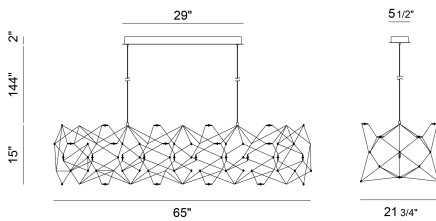

LEONARDELLI, LARGE LED CHANDELIER

Options Available

ITEM NO.	FINISH	SHADE
38036-019	CHROME	
38036-020	DARK CHROME(PLATED)	

PRODUCT DETAILS

No.	:	38036-020
Product Color	:	DARK CHROME(PLATED)
Product Material	:	METAL
Shade / Accent Material	:	~
Length	:	65"
Width	:	21.75"
Height	:	15.75"
Overall Height	:	88"
Weight	:	12lbs

Hanging Support Type	:	WIRE
Canopy / Backplate Length	:	29.25"
Canopy / Backplate Height	:	1.5"
Canopy / Backplate Width	:	5.5"
Location	:	DRY
Approval	:	
Title 24	:	Yes

PROJECT INFORMATION

 Job Name: Date: Type: