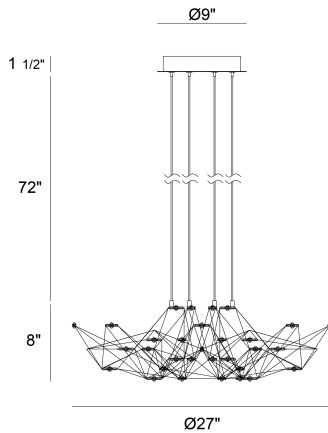

LEONARDELLI, SMALL LED CHANDELIER

Options Available

ITEM NO.	FINISH	SHADE
38038-019	CHROME	
38038-029	DARK CHROME (PLATED)	

PRODUCT DETAILS

No.	:	38038-029
Product Color	:	DARK CHROME (PLATED)
Product Material	:	METAL
Shade / Accent Material	:	~
Diameter	:	27"
Height	:	7.5"
Overall Height	:	80"
Weight	:	5.5lbs

LIGHT SOURCE DETAILS

Light Source Type	:	INTEGRATED LED
Input Voltage	:	110V
Bulb Voltage	:	110V
Socket Type	:	LED
Total Wattage	:	40W
Total Lumen	:	2400lm
Kelvin	:	4000K
CRI	:	80
Dimmable	:	Yes

TECHNICAL DETAILS

Hanging Support Type	:	WIRE
Canopy / Backplate Height	:	1.5"
Canopy / Backplate Dia.	:	9"
Location	:	DRY
Approval	:	
Title 24	:	Yes

PROJECT INFORMATION

 Job Name: Date: Type:

 Comments: