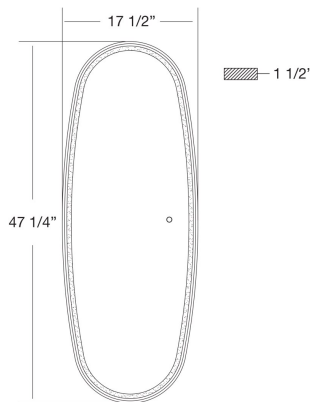

38885, LED MIRROR

PRODUCT DETAILS

No.	:	38885-037
Product Color	:	BLACK
Product Material	:	ALUMINUM
Width	:	1.5"
Height	:	47.25"
Weight	:	18.6lbs

LIGHT SOURCE DETAILS

Light Source Type	:	INTEGRATED LED
Input Voltage	:	120V
Bulb Voltage	:	12V
Socket Type	:	LED
Total Wattage	:	26W
Total Lumen	:	3200lm
Kelvin	:	30/45/60K
CRI	:	90
Dimmable	:	Yes

Options Available

ITEM NO.	FINISH	SHADE
38885-013	ALUMINUM	
38885-020	GOLD	
38885-037	BLACK	

TECHNICAL DETAILS

PROJECT INFORMATION

 Job Name: Date: Type:

 Comments: