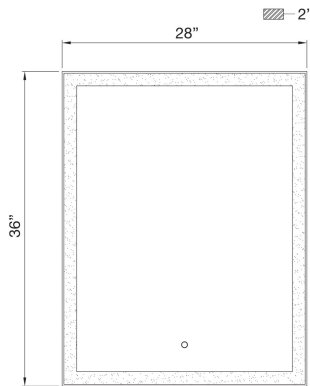

TECHNICAL DETAILS

PROJECT INFORMATION

Job Name: Date: Type:

Comments: