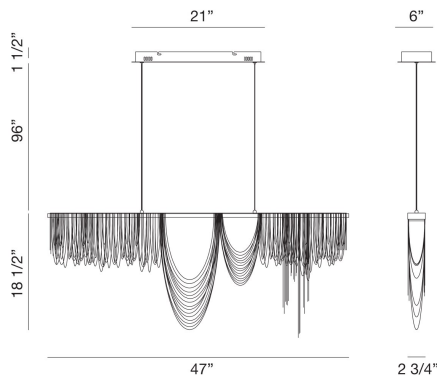

### PRODUCT DETAILS

No.	:	39284-020
Product Color	:	PAINTED BRUSHED BLACK
Shade / Accent Colour	:	BLACK
Length	:	47"
Width	:	2.75"
Height	:	18.5"
Weight	:	16lbs

### LIGHT SOURCE DETAILS

Light Source Type	:	INTEGRATED LED
Input Voltage	:	120V
Bulb Voltage	:	120V
Socket Type	:	LED
Total Wattage	:	60W
Total Lumen	:	2500lm
Kelvin	:	3000K
CRI	:	90
Dimmable	:	Yes

### TECHNICAL DETAILS

Hanging Support Type	:	AIRCRAFT CABLE
Hanging Support Length	:	96"
Canopy / Backplate Length	:	21"
Canopy / Backplate Height	:	6"
Canopy / Backplate Width	:	1.5"