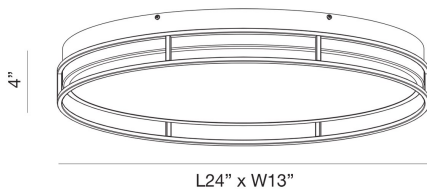

GRAFICE, LED OVAL FLUSHMOUNT

PRODUCT DETAILS

No.	:	39409-010
Product Color	:	GOLD
Shade / Accent Colour	:	GOLD
Length	:	24"
Width	:	14"
Height	:	4"
Weight	:	9lbs

LIGHT SOURCE DETAILS

Light Source Type	:	INTEGRATED LED
Input Voltage	:	120V
Bulb Voltage	:	DC 36V
Socket Type	:	LED
Total Wattage	:	40W
Total Lumen	:	2050lm
Kelvin	:	3000K
CRI	:	90
Dimmable	:	Yes

Options Available

ITEM NO.	FINISH	SHADE
39409-010	GOLD	GOLD
39409-027	CHROME	CHROME

TECHNICAL DETAILS

Canopy / Backplate Length	:	23.25"
Canopy / Backplate Height	:	2.5"
Canopy / Backplate Width	:	12.25"