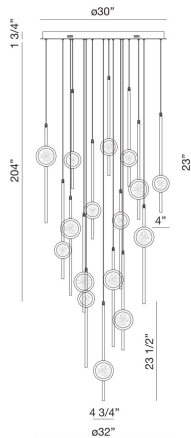

BARLETTA, 16 LT LED CHANDELIER

PRODUCT DETAILS

No.	:	39465-016
Product Color	:	BLACK ANODIZED ALUMINUM
Product Material	:	ALUMINUM
Shade / Accent Colour	:	BLACK
Shade / Accent Material	:	ALUMINUM
Diameter	:	32"
Height	:	23.5"
Weight	:	77.8lbs

LIGHT SOURCE DETAILS

Light Source Type	:	INTEGRATED LED
Input Voltage	:	120V
Bulb Voltage	:	120V
Socket Type	:	LED
Total Wattage	:	90W
Total Lumen	:	3800lm
Kelvin	:	3500K
CRI	:	90
Dimmable	:	Yes

Options Available

ITEM NO.	FINISH	SHADE
39465-016	BLACK ANODIZED ALUMINUM	BLACK
39465-023	BRASS ANODIZED ALUMINUM	BRASS
39465-030	BLACK ANODIZED ALUMINUM	BRASS

TECHNICAL DETAILS

Hanging Support Type	:	WIRE
Hanging Support Length	:	204"
Canopy / Backplate Height	:	1.75"
Canopy / Backplate Dia.	:	30"