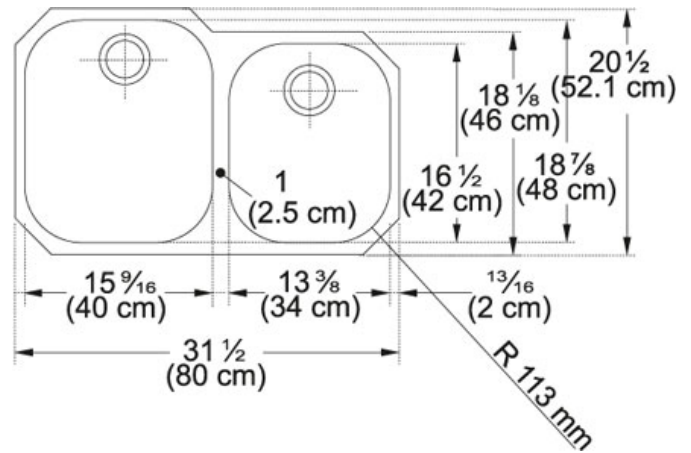

### TECHNICAL DATA

Minimum Cabinet Size	33"
Drain Opening	3 1/2"
Faucet Hole	None
Length overall	31 1/2"
Width overall	20 1/2"
Length of large bowl	15 9/16"
Width of large bowl	18 15/16"
Depth of large bowl	9 1/16"
Length of small bowl	13 3/8"
Width of small bowl	16 1/2"
Depth of small bowl	6 7/8"
Number of Bowls	2
Cutout Length	31 1/2"
Cutout Width	20 1/2"
Type of Material	18 Gauge Stainless Steel
Cut-Out Template	Yes
Installation Clips	Yes
Where to buy	Showroom
Where to buy	Showroom