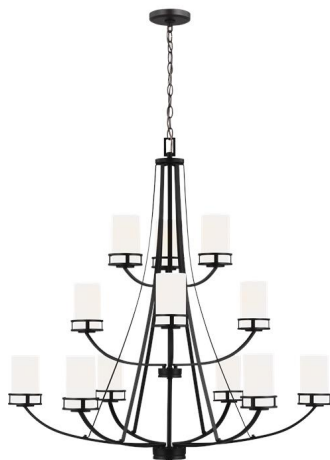

GENERATION LIGHTING

3121612-112: Twelve Light Chandelier

Collection: Robie

Traditional iron forms and casual styling available in three finishes

Linear elements stream throughout the fixture to compose a relaxed but exotic ambiance

Available in three finishes: Brushed Nickel, Burnt Sienna and Midnight Black

Assortment offers three-, five-, nine- or twelve-light chandeliers, one-light mini-pendant and one-, two-, three- and four-light vanity fixture.

Meets Title 24 energy efficiency standards

UPC #:785652075162

Finish: Midnight Black (112)

Dimensions:

Diameter: 40"

Height: 40 5/8"

Weight: 23.98 lbs.

Overall Height: 115 1/8"

Wire: 120" (color/Black)

Chain: 72"

Mounting Proc.: Screw Collar - Chain

Connection: Mounted To Box

Bulbs:

12 - Medium A19 75w Max. 120v - Not included

Features:

- Easily converts to LED with optional replacement lamps
- Meets Title 24 energy efficiency standards
- Title 24 compliant if used with Joint Appendix (JA8) approved light bulbs listed in the California Energy Commission Appliance database.
- Supplied with wire pre-laced through chain