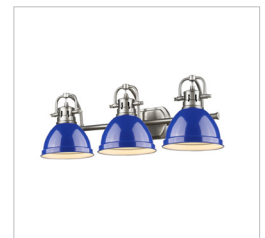

3602-BA3 PW-BE

GOLDENLIGHTING.COM | TOLL FREE: 800.277.0979 | FAX: 850.877.1346 | EMAIL: cs@goldenlighting.com

Dimensions and specifications are approximate and based on the most current information possible at the time of publication. Golden Lighting reserves the right to make design changes and modifications without prior notice. Golden Lighting products are UL/CUL approved. Unless otherwise noted as pending, Wattages stated are the maximum recommended; however, lower wattages may be used. Bulbs are not included unless otherwise noted. Larger fixtures may require reinforced outlet boxes and additional support. Receipt or possession of this catalog does not constitute an agreement to sell.