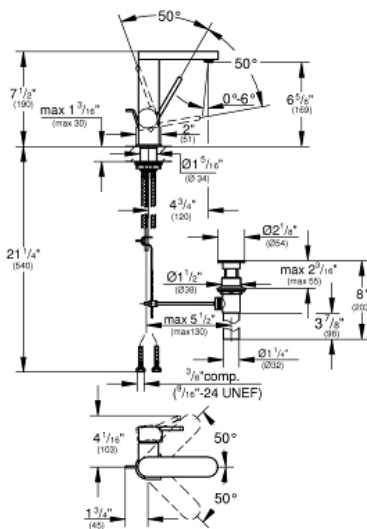

GROHE PLUS Single-Handle Bathroom Faucet M-Size

MODEL # 23956EN3

Pure Freude
an Wasser

GROHE

Product Description:

**GROHE PLUS
Single-Handle Bathroom Faucet M-Size**

Standard Specification:

- Single hole installation
- Metal lever handle
- **GROHE SilkMove** 1.1" (28 mm) ceramic cartridge
- With temperature limiter
- **GROHE StarLight** finish
- **GROHE EcoJoy**
- **GROHE AquaGuide** adjustable flow control
- **GROHE QuickFix** installation system
- Swivel spout with easy docking
- Swivel area 90°
- Includes waste-set drain assembly
- Stainless steel flex lines
- Max flow rate: 1.2 gpm (4.56 L/min)