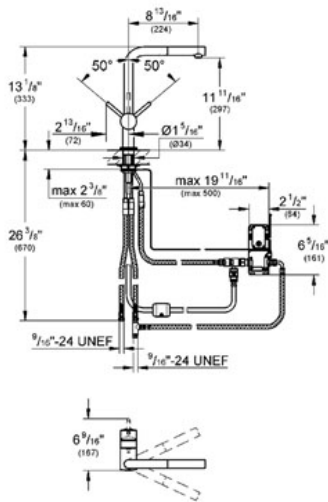

MINTA TOUCH

Pull-Down kitchen faucet with touch technology

MODEL # 30218

GROHE America, Inc | 200 North Gary Avenue, Suite G, Roselle, IL 60172
Phone: +1 (800) 444-7643 | Fax: +1 (800) 225-2778 | us-customerservice@grohe.com

Pure Freude an Wasser

GROHE

Product Description:

Pull-Down kitchen faucet with touch technology

Standard Specification:

- GROHE SilkMove® ceramic cartridge
- GROHE StarLight® finish
- GROHE SuperSteel Infinity Finish™
- Single hole installation
- **Touch: activation of cold water via skin contact**
- 6 V lithium-battery supply (type CR-P2)
- **CE approved**
- Indication of battery status through different pulses of water
- Safety shut down circuit (when battery nearly empty)
- **Solenoid valve**
- Automatic safety stop after 60 sec.(factory set)
- Type of protection IP 44
- L-spout
 - Adjustable flow rate limiter
 - Swivel Spout
 - Swivel area 360°
- **Single Spray Pull-Out**
- Automatic returning
- Integrated non-return valve
- Stainless Steel Braided Flexible Supplies
- Quick installation system
- **Protected against backflow**

Applicable Codes & Standards:

- Energy Policy Act of 1992
- NSF 61
- ASME A112.18.1/CSA B125.1
- US Federal and State material regulations

Color:

- 30218 000 chrome
- 30218 DC0 supersteel