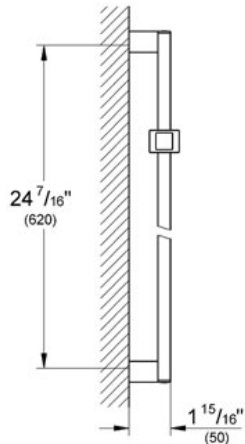

# EUPHORIA CUBE 24" Shower Bar

MODEL # 27892

*Pure Freude an Wasser*

GROHE America, Inc | 200 North Gary Avenue, Suite G, Roselle, IL 60172  
Phone: +1 (800) 444-7643 | Fax: +1 (800) 225-2778 | us-customerservice@grohe.com

#### Product Description:

24" Shower Bar